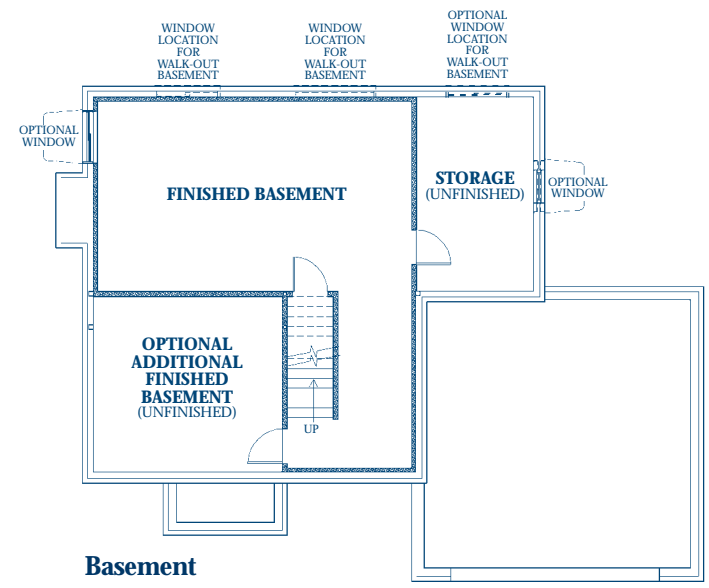

# FLOOR PLANS

## THE Wellington

2,060 sq. ft. Colonial  
 PLUS 475 SQ. FT. FINISHED LOWER LEVEL  
 TOTAL FINISHED LIVING SPACE: 2,535 SQ. FT.

OPTIONAL 3-CAR GARAGE

(248) 446-2266 [www.millriverhomes.com](http://www.millriverhomes.com)