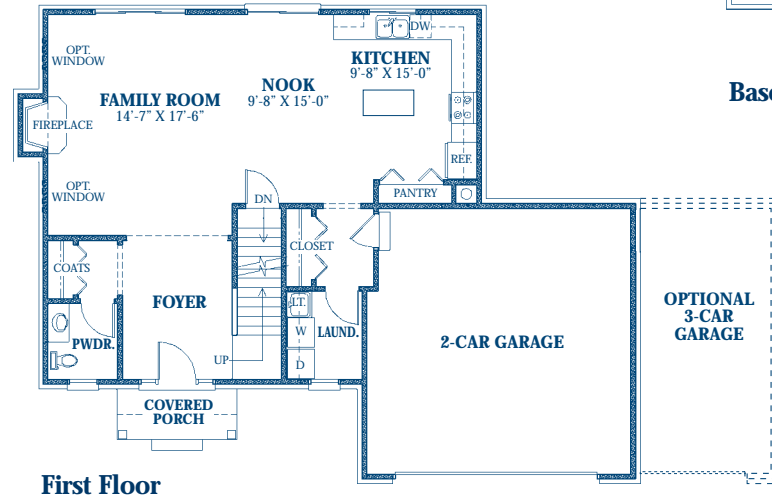

# FLOOR PLANS

## THE Wellington

2,060 sq. ft. Colonial  
 PLUS 475 SQ. FT. FINISHED LOWER LEVEL  
 TOTAL FINISHED LIVING SPACE: 2,535 SQ. FT.

OPTIONAL 3-CAR GARAGE

(248) 446-2266 [www.millriverhomes.com](http://www.millriverhomes.com)