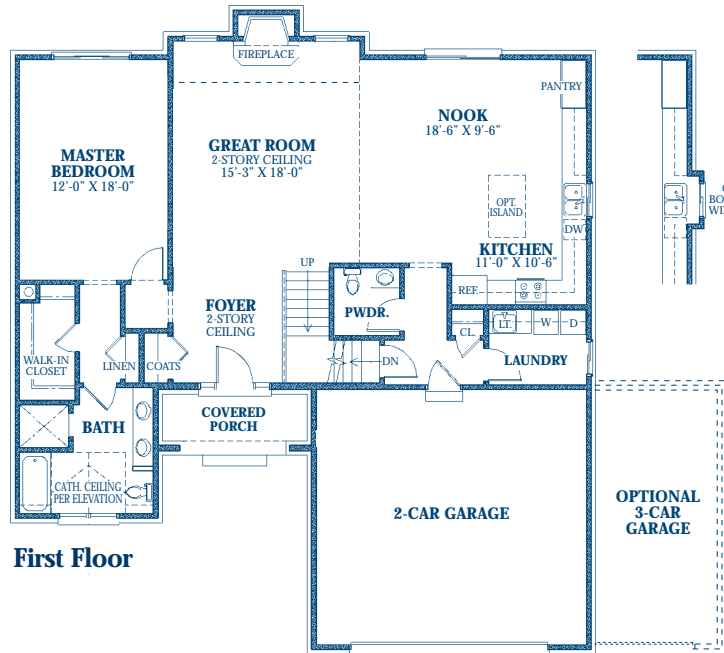

TRAILSIDE
AT MILL RIVER

FLOOR PLANS

THE
Franklin

2,016 sq. ft. Cape Cod
PLUS 528 SQ. FT. FINISHED LOWER LEVEL
TOTAL FINISHED LIVING SPACE: 2,544 SQ. FT.

(248) 446-2266 www.millriverhomes.com

© Copyright Exclusive rights of the copyright owner are enforced.