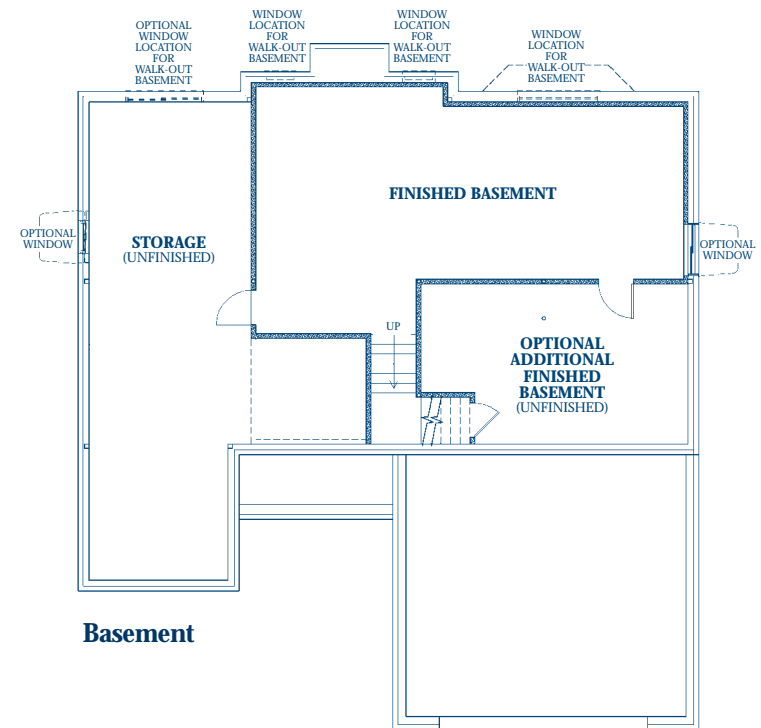

TRAILSIDE
AT MILL RIVER

FLOOR PLANS

THE
Franklin

2,016 sq. ft. Cape Cod
PLUS 528 SQ. FT. FINISHED LOWER LEVEL
TOTAL FINISHED LIVING SPACE: 2,544 SQ. FT.

(248) 446-2266 www.millriverhomes.com

© Copyright Exclusive rights of the copyright owner are enforced.