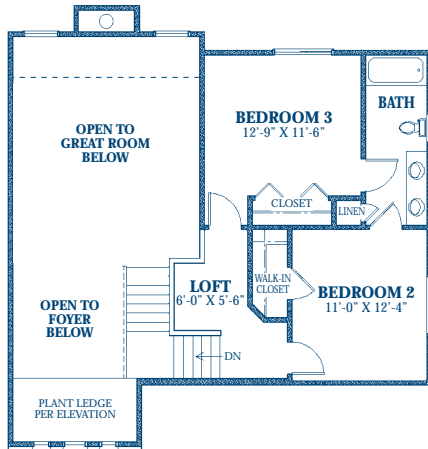

TRAILSIDE
AT MILL RIVER

FLOOR PLANS

THE
Franklin

2,016 sq. ft. Cape Cod
PLUS 528 SQ. FT. FINISHED LOWER LEVEL
TOTAL FINISHED LIVING SPACE: 2,544 SQ. FT.

(248) 446-2266 www.millriverhomes.com

© Copyright Exclusive rights of the copyright owner are enforced.