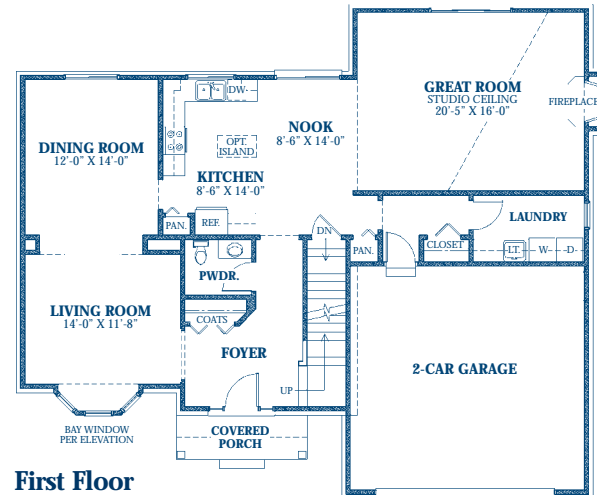

FLOOR PLANS

THE Crawford

3 Bedroom

2,316 sq. ft. Colonial
 PLUS 468 SQ. FT. FINISHED LOWER LEVEL
 TOTAL FINISHED LIVING SPACE: 2,784 SQ. FT.

4 Bedroom

2,583 sq. ft. Colonial
 PLUS 468 SQ. FT. FINISHED LOWER LEVEL
 TOTAL FINISHED LIVING SPACE: 3,051 SQ. FT.

Second Floor 3 Bedroom

Second Floor 4 Bedroom

First Floor

(248) 446-2266 www.millriverhomes.com

© Copyright Exclusive rights of the copyright owner are enforced.

All information contained herein was accurate at the time of publication. In order to maintain the high degree of quality and incorporate management with greater facility and economy, we reserve the right to make changes in price, features, specifications, materials or to change or discontinue models without notice or obligation. Rendering and photographs are artist's conception and are only representative.