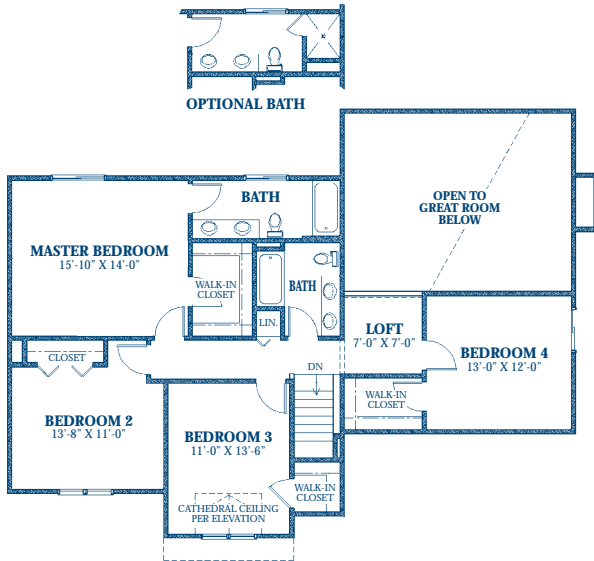

FLOOR PLANS

THE Crawford

3 Bedroom

2,316 sq. ft. Colonial
 PLUS 468 SQ. FT. FINISHED LOWER LEVEL
 TOTAL FINISHED LIVING SPACE: 2,784 SQ. FT.

4 Bedroom

2,583 sq. ft. Colonial
 PLUS 468 SQ. FT. FINISHED LOWER LEVEL
 TOTAL FINISHED LIVING SPACE: 3,051 SQ. FT.

Second Floor 3 Bedroom

Second Floor 4 Bedroom

First Floor

(248) 446-2266 www.millriverhomes.com

© Copyright Exclusive rights of the copyright owner are enforced.

All information contained herein was accurate at the time of publication. In order to maintain the high degree of quality and incorporate management with greater facility and economy, we reserve the right to make changes in price, features, specifications, materials or to change or discontinue models without notice or obligation. Rendering and photographs are artist's conception and are only representative.