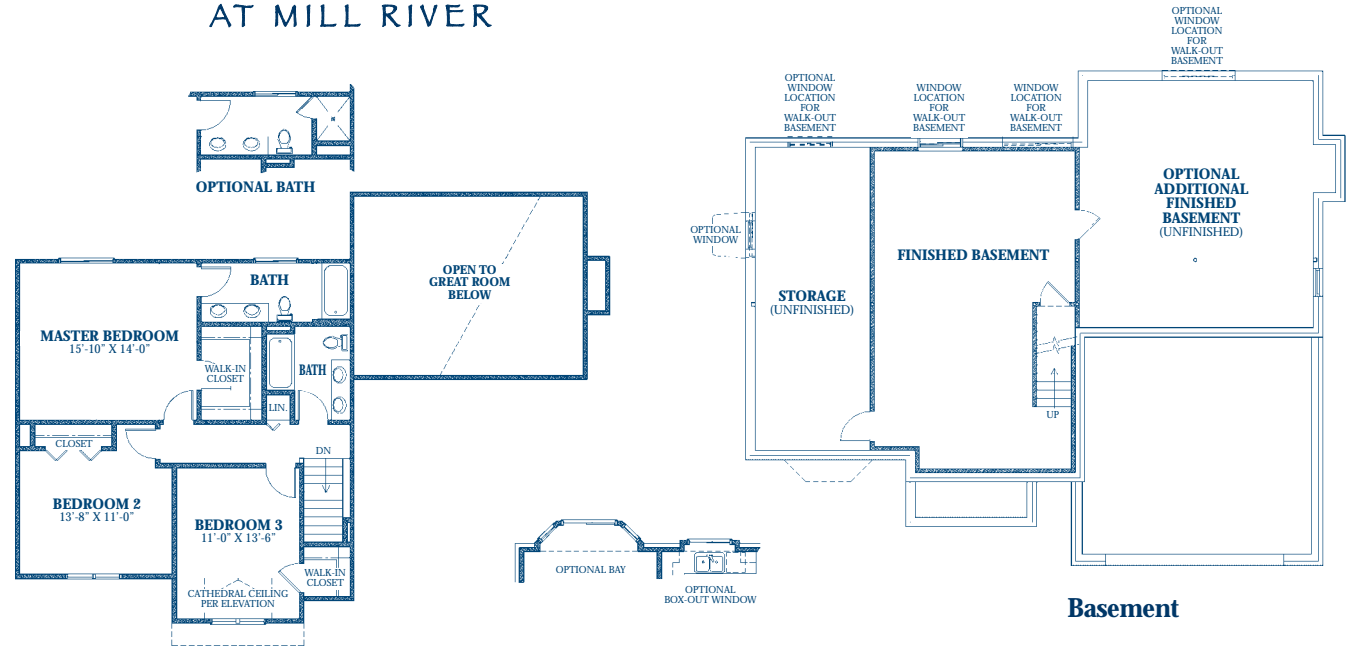

FLOOR PLANS

THE Crawford

3 Bedroom

2,316 sq. ft. Colonial
 PLUS 468 SQ. FT. FINISHED LOWER LEVEL
 TOTAL FINISHED LIVING SPACE: 2,784 SQ. FT.

4 Bedroom

2,583 sq. ft. Colonial
 PLUS 468 SQ. FT. FINISHED LOWER LEVEL
 TOTAL FINISHED LIVING SPACE: 3,051 SQ. FT.