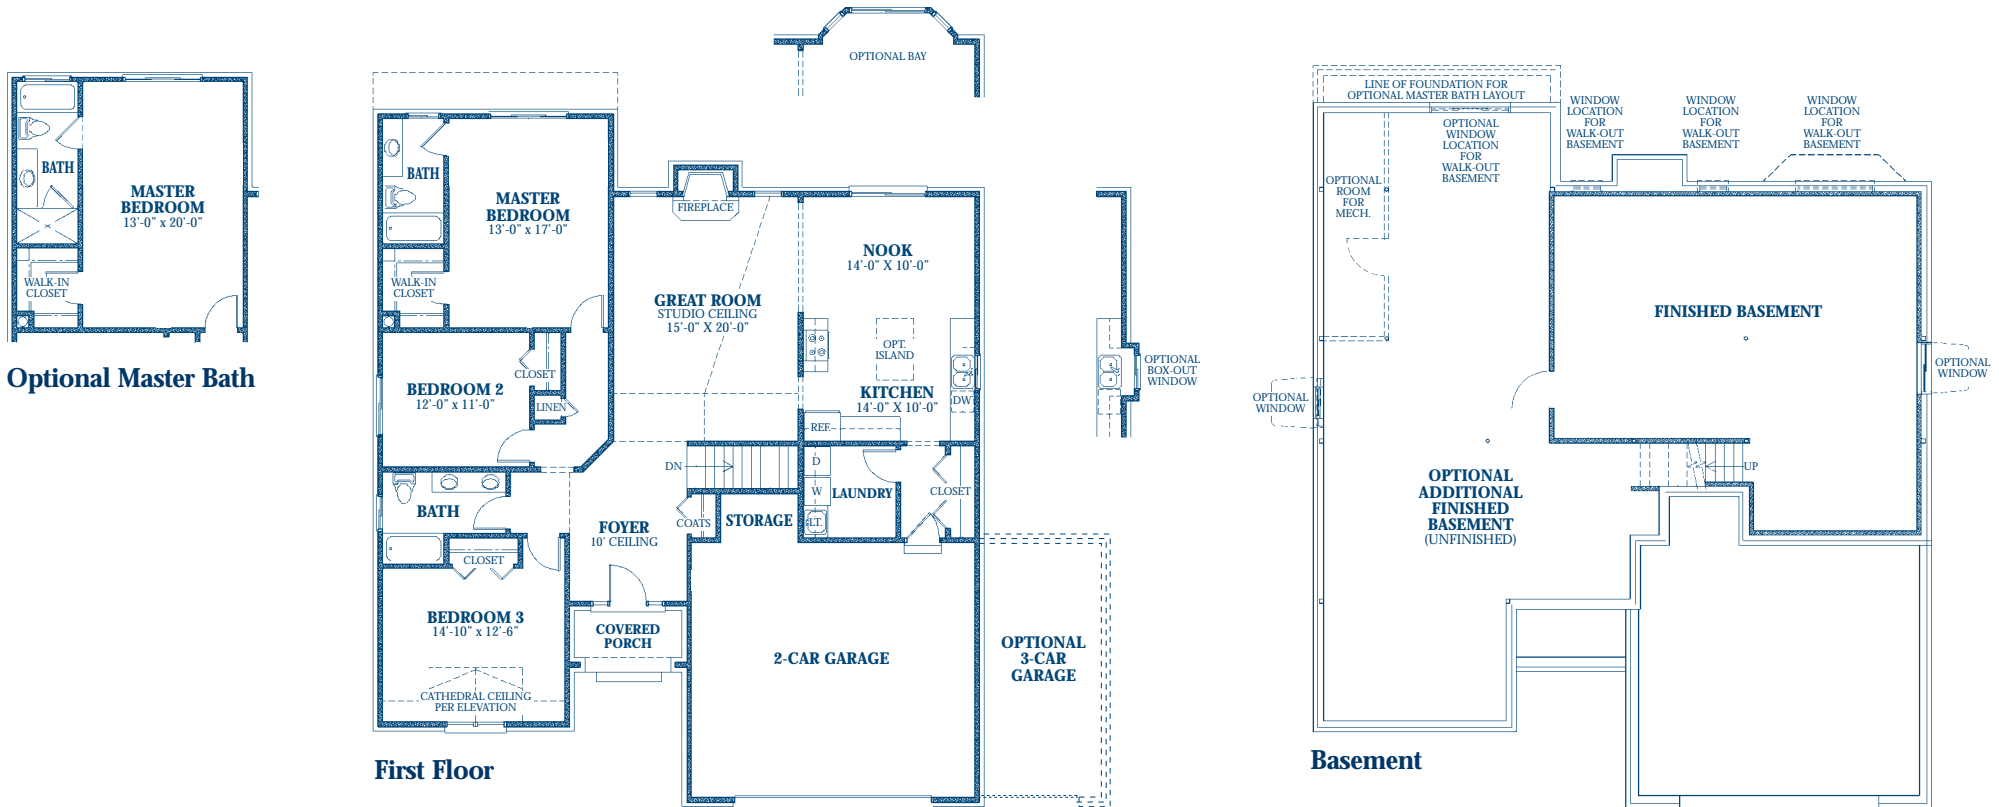

FLOOR PLANS

THE Bolero

1,812 sq. ft. Ranch
 PLUS 670 SQ. FT. FINISHED LOWER LEVEL
 TOTAL FINISHED LIVING SPACE: 2,482 SQ. FT.

(248) 446-2266 www.millriverhomes.com

© Copyright Exclusive rights of the copyright owner are enforced.