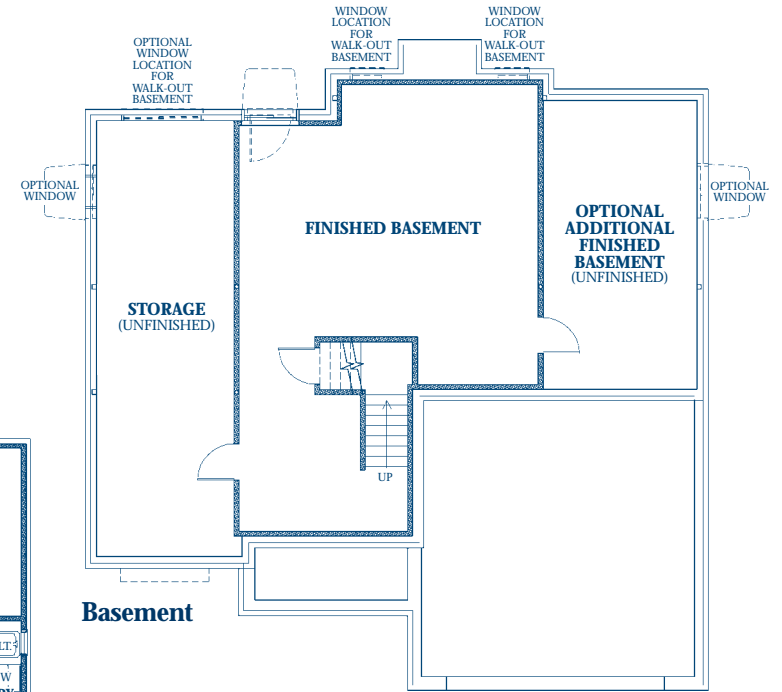

FLOOR PLANS

THE Barrington

2,470 sq. ft. Colonial
 PLUS 581 SQ. FT. FINISHED LOWER LEVEL
 TOTAL FINISHED LIVING SPACE: 3,051 SQ. FT.

(248) 446-2266 www.millriverhomes.com

© Copyright Exclusive rights of the copyright owner are enforced.