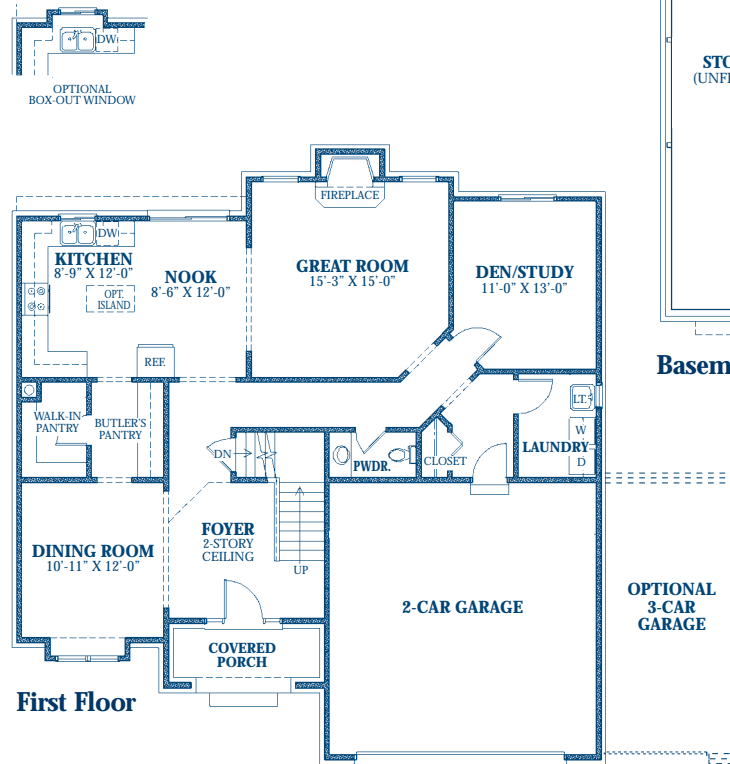

FLOOR PLANS

THE Barrington

2,470 sq. ft. Colonial
 PLUS 581 SQ. FT. FINISHED LOWER LEVEL
 TOTAL FINISHED LIVING SPACE: 3,051 SQ. FT.

(248) 446-2266 www.millriverhomes.com

© Copyright Exclusive rights of the copyright owner are enforced.